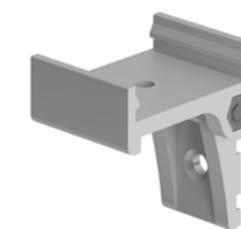

ACCESSORIES

2

3

4

5

RECESSED PROFILES

Recessed wide profile 26x25 mm

EAN10	Product Name	Box Composition	L	W	H
4062172342612	1 QMW Aluminium Profile 2m TU26H25 G2	5 pcs	2000 mm	44 mm	26 mm
4062172342674	2 QMW Cover Round Frosted PU 2m G2	5 pcs	2000 mm	26 mm	19 mm
4062172342735	3 QMW End Caps Round Grey PU TU26H25 G2	20 pcs	10 mm	26 mm	40 mm
4062172342650	4 QMW Cover Flat Frosted PU 2m G2	5 pcs	2000 mm	26 mm	5 mm
4062172342711	5 QMW End Caps Square Grey PU TU26H25 G2	20 pcs	10 mm	26 mm	26 mm
4062172342759	6 QMW Mounting Brackets Grey PU G2	20 pcs	39 mm	29 mm	10 mm
4062172342773	7 QMW Adjustable Brackets Grey PU G2	20 pcs	21 mm	29 mm	15 mm
4062172342797	8 QMW Aluminium Springs G2	20 pcs	15 mm	51 mm	39 mm

ACCESSORIES

2

3

4

5

6

7

8