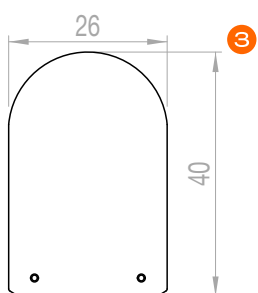

RECESSED PROFILES

Recessed slim
profile 15x6 mm

Recessed slim
profile 16x12 mm

Recessed wide
profile 26x25 mm

**RECESSED
PROFILES**

RECESSED PROFILES

Recessed slim profile 15x6 mm

EAN10	Product Name	Box Composition	L	W	H
4052899448889	1 QMS Aluminium Profile 3m TU15H6W3 G2	1 pc	3000 mm	22 mm	6 mm
4052899446991	2 QMS Cover Flat Frosted PU 3m G1	1 pc	3000 mm	13 mm	4 mm
4052899999749	3 QMS Cover Flat Transparent PU 3m G1	1 pc	3000 mm	13 mm	4 mm
4052899449138	4 QMS End Caps Square Grey PU TU15H6W3 G2	40 pcs	22 mm	22 mm	6 mm
4052899999947	5 QMS End Caps Square Grey PU with hole TU15H6W3 G2	40 pcs	22 mm	22 mm	6 mm

ACCESSORIES

2

3

4

5

RECESSED PROFILES

Recessed slim profile 16x12 mm

EAN10	Product Name	Box Composition	L	W	H
6977078994712	1 QMS Aluminium Profile 3m TU16H12W3 G2	1 pc	3000 mm	22 mm	12 mm
4052899446991	2 QMS Cover Flat Opal PU 3m G1	1 pc	3000 mm	13 mm	4 mm
4052899999749	3 QMS Cover Flat Transparent PU 3m G1	1 pc	3000 mm	13 mm	4 mm
6977078994750	4 QMS End Caps Square Grey PU TU16H12W3 G2	40 pcs	22 mm	22 mm	12 mm
6977078994736	5 QMS End Caps Square Grey PU with hole TU16H12W3 G2	40 pcs	22 mm	22 mm	12 mm

ACCESSORIES

2

3

4

5

RECESSED PROFILES

Recessed wide profile 26x25 mm

EAN10	Product Name	Box Composition	L	W	H
4062172342612	1 QMW Aluminium Profile 2m TU26H25 G2	5 pcs	2000 mm	44 mm	26 mm
4062172342674	2 QMW Cover Round Frosted PU 2m G2	5 pcs	2000 mm	26 mm	19 mm
4062172342735	3 QMW End Caps Round Grey PU TU26H25 G2	20 pcs	10 mm	26 mm	40 mm
4062172342650	4 QMW Cover Flat Frosted PU 2m G2	5 pcs	2000 mm	26 mm	5 mm
4062172342711	5 QMW End Caps Square Grey PU TU26H25 G2	20 pcs	10 mm	26 mm	26 mm
4062172342759	6 QMW Mounting Brackets Grey PU G2	20 pcs	39 mm	29 mm	10 mm
4062172342773	7 QMW Adjustable Brackets Grey PU G2	20 pcs	21 mm	29 mm	15 mm
4062172342797	8 QMW Aluminium Springs G2	20 pcs	15 mm	51 mm	39 mm