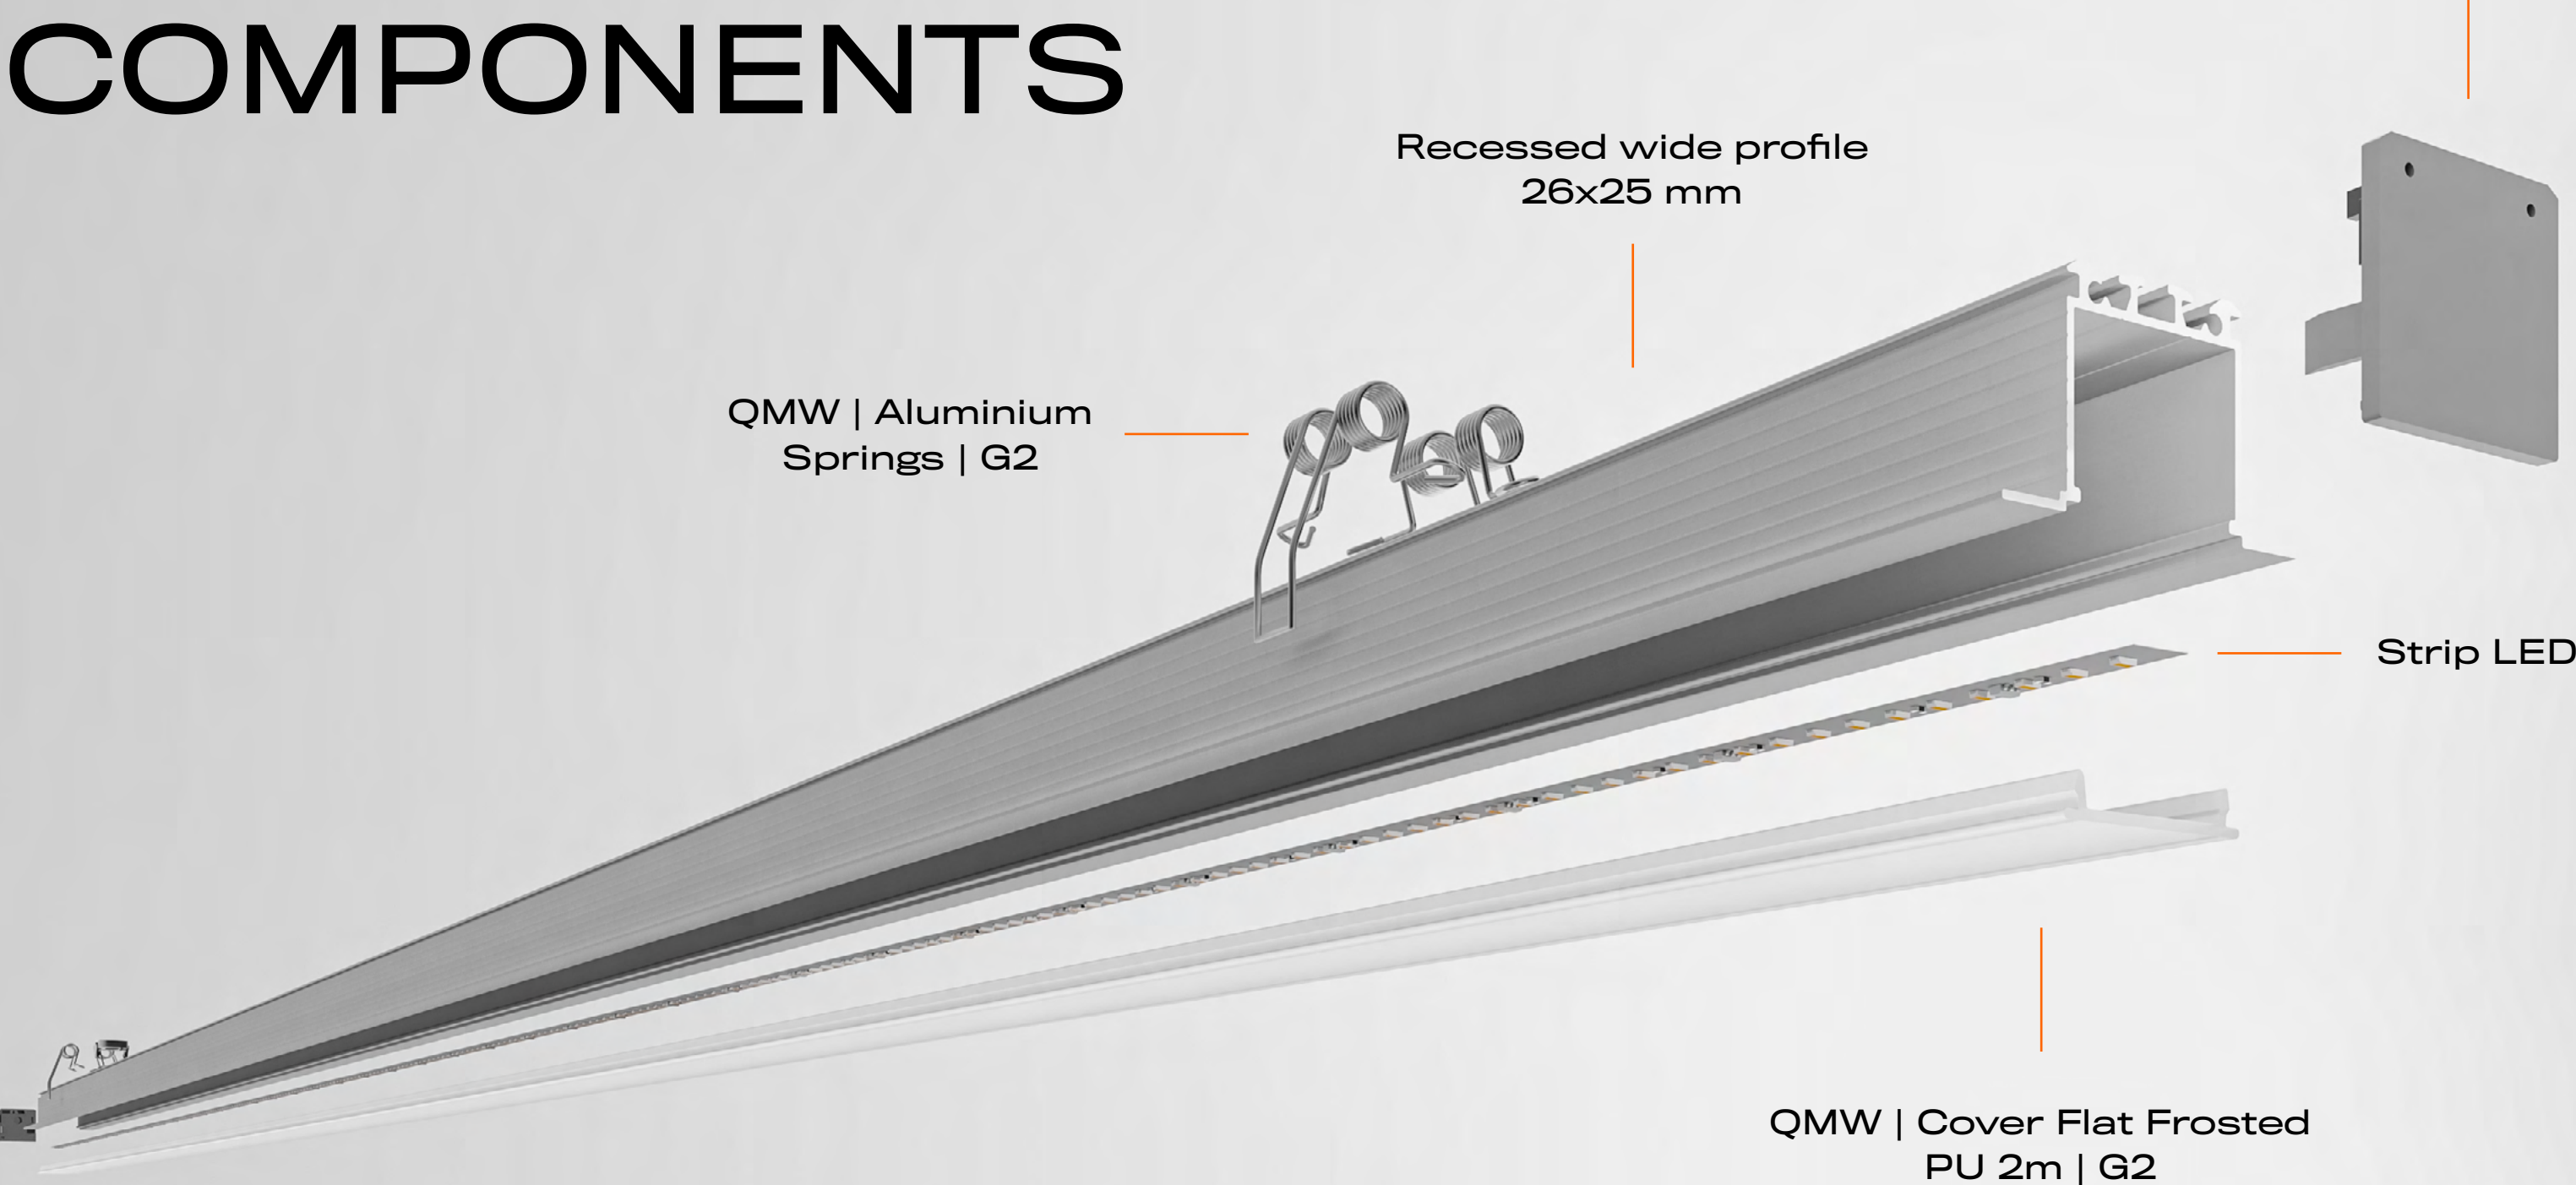

PRODUCT'S COMPONENTS

QMW | End Caps Square
Grey PU | TU26H25 | G2