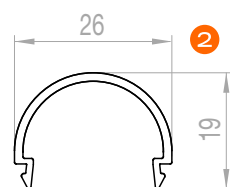

ACCESSORIES

2

3

4

5

RECESSED PROFILES

Recessed slim profile 16x12 mm

EAN10	Product Name	Box Composition	L	W	H
6977078994712	1 QMS Aluminium Profile 3m TU16H12W3 G2	1 pc	3000 mm	22 mm	12 mm
4052899446991	2 QMS Cover Flat Opal PU 3m G1	1 pc	3000 mm	13 mm	4 mm
4052899999749	3 QMS Cover Flat Transparent PU 3m G1	1 pc	3000 mm	13 mm	4 mm
6977078994750	4 QMS End Caps Square Grey PU TU16H12W3 G2	40 pcs	22 mm	22 mm	12 mm
6977078994736	5 QMS End Caps Square Grey PU with hole TU16H12W3 G2	40 pcs	22 mm	22 mm	12 mm

ACCESSORIES

2

3

4

5

RECESSED PROFILES

Recessed wide profile 26x25 mm

EAN10	Product Name	Box Composition	L	W	H
4062172342612	1 QMW Aluminium Profile 2m TU26H25 G2	5 pcs	2000 mm	44 mm	26 mm
4062172342674	2 QMW Cover Round Frosted PU 2m G2	5 pcs	2000 mm	26 mm	19 mm
4062172342735	3 QMW End Caps Round Grey PU TU26H25 G2	20 pcs	10 mm	26 mm	40 mm
4062172342650	4 QMW Cover Flat Frosted PU 2m G2	5 pcs	2000 mm	26 mm	5 mm
4062172342711	5 QMW End Caps Square Grey PU TU26H25 G2	20 pcs	10 mm	26 mm	26 mm
4062172342759	6 QMW Mounting Brackets Grey PU G2	20 pcs	39 mm	29 mm	10 mm
4062172342773	7 QMW Adjustable Brackets Grey PU G2	20 pcs	21 mm	29 mm	15 mm
4062172342797	8 QMW Aluminium Springs G2	20 pcs	15 mm	51 mm	39 mm