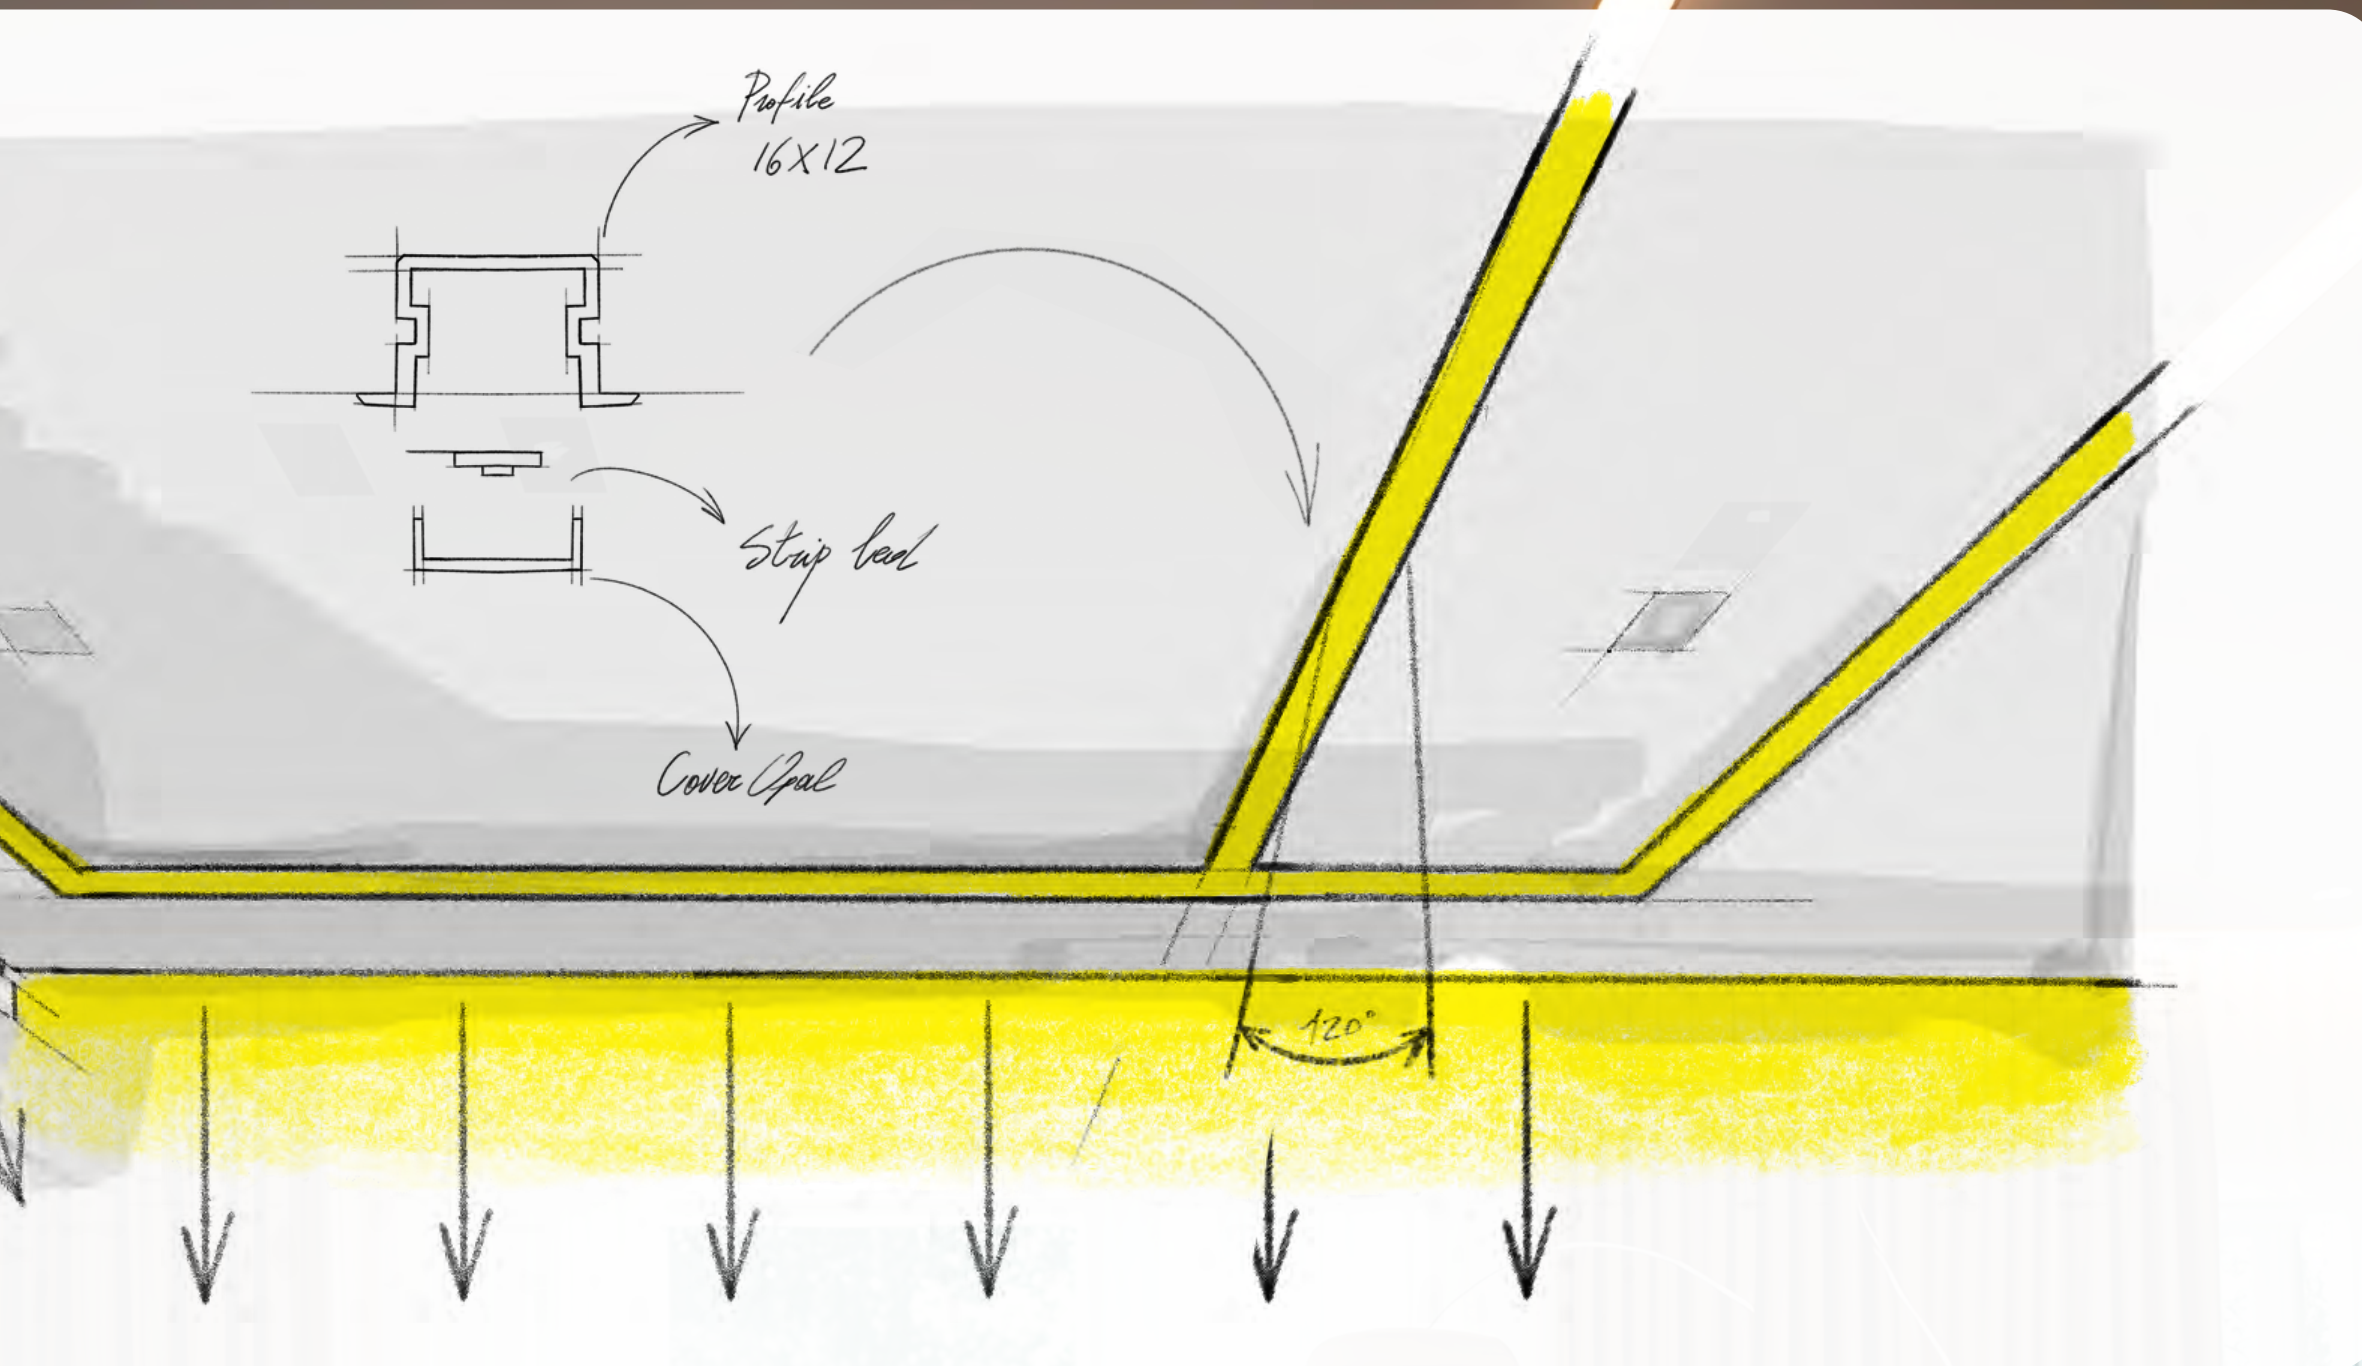

RECESSED PROFILES

Recessed slim
profile 15x6 mm

Recessed slim
profile 16x12 mm

Recessed wide
profile 26x25 mm

**RECESSED
PROFILES**

RECESSED PROFILES

Recessed slim profile 15x6 mm

EAN10	Product Name	Box Composition	L	W	H
4052899448889	1 QMS Aluminium Profile 3m TU15H6W3 G2	1 pc	3000 mm	22 mm	6 mm
4052899446991	2 QMS Cover Flat Frosted PU 3m G1	1 pc	3000 mm	13 mm	4 mm
4052899999749	3 QMS Cover Flat Transparent PU 3m G1	1 pc	3000 mm	13 mm	4 mm
4052899449138	4 QMS End Caps Square Grey PU TU15H6W3 G2	40 pcs	22 mm	22 mm	6 mm
4052899999947	5 QMS End Caps Square Grey PU with hole TU15H6W3 G2	40 pcs	22 mm	22 mm	6 mm

ACCESSORIES

2

3

4

5

RECESSED PROFILES

Recessed slim profile 16x12 mm

EAN10	Product Name	Box Composition	L	W	H
6977078994712	1 QMS Aluminium Profile 3m TU16H12W3 G2	1 pc	3000 mm	22 mm	12 mm
4052899446991	2 QMS Cover Flat Opal PU 3m G1	1 pc	3000 mm	13 mm	4 mm
4052899999749	3 QMS Cover Flat Transparent PU 3m G1	1 pc	3000 mm	13 mm	4 mm
6977078994750	4 QMS End Caps Square Grey PU TU16H12W3 G2	40 pcs	22 mm	22 mm	12 mm
6977078994736	5 QMS End Caps Square Grey PU with hole TU16H12W3 G2	40 pcs	22 mm	22 mm	12 mm

ACCESSORIES

2

3

4

5

RECESSED PROFILES

Recessed wide profile 26x25 mm

EAN10	Product Name	Box Composition	L	W	H
4062172342612	1 QMW Aluminium Profile 2m TU26H25 G2	5 pcs	2000 mm	44 mm	26 mm
4062172342674	2 QMW Cover Round Frosted PU 2m G2	5 pcs	2000 mm	26 mm	19 mm
4062172342735	3 QMW End Caps Round Grey PU TU26H25 G2	20 pcs	10 mm	26 mm	40 mm
4062172342650	4 QMW Cover Flat Frosted PU 2m G2	5 pcs	2000 mm	26 mm	5 mm
4062172342711	5 QMW End Caps Square Grey PU TU26H25 G2	20 pcs	10 mm	26 mm	26 mm
4062172342759	6 QMW Mounting Brackets Grey PU G2	20 pcs	39 mm	29 mm	10 mm
4062172342773	7 QMW Adjustable Brackets Grey PU G2	20 pcs	21 mm	29 mm	15 mm
4062172342797	8 QMW Aluminium Springs G2	20 pcs	15 mm	51 mm	39 mm