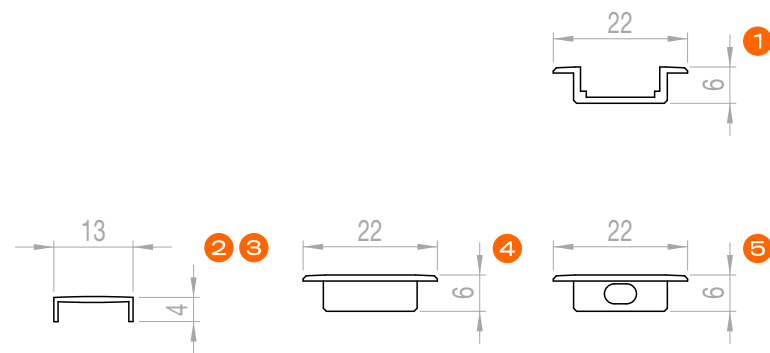

RECESSED PROFILES

Recessed slim
profile 15x6 mm

Recessed slim
profile 16x12 mm

Recessed wide
profile 26x25 mm

**RECESSED
PROFILES**

RECESSED PROFILES

Recessed slim profile 15x6 mm

EAN10	Product Name	Box Composition	L	W	H
4052899448889	1 QMS Aluminium Profile 3m TU15H6W3 G2	1 pc	3000 mm	22 mm	6 mm
4052899446991	2 QMS Cover Flat Frosted PU 3m G1	1 pc	3000 mm	13 mm	4 mm
4052899999749	3 QMS Cover Flat Transparent PU 3m G1	1 pc	3000 mm	13 mm	4 mm
4052899449138	4 QMS End Caps Square Grey PU TU15H6W3 G2	40 pcs	22 mm	22 mm	6 mm
4052899999947	5 QMS End Caps Square Grey PU with hole TU15H6W3 G2	40 pcs	22 mm	22 mm	6 mm

ACCESSORIES

2

3

4

5

RECESSED PROFILES

Recessed slim profile 16x12 mm

EAN10	Product Name	Box Composition	L	W	H
6977078994712	1 QMS Aluminium Profile 3m TU16H12W3 G2	1 pc	3000 mm	22 mm	12 mm
4052899446991	2 QMS Cover Flat Opal PU 3m G1	1 pc	3000 mm	13 mm	4 mm
4052899999749	3 QMS Cover Flat Transparent PU 3m G1	1 pc	3000 mm	13 mm	4 mm
6977078994750	4 QMS End Caps Square Grey PU TU16H12W3 G2	40 pcs	22 mm	22 mm	12 mm
6977078994736	5 QMS End Caps Square Grey PU with hole TU16H12W3 G2	40 pcs	22 mm	22 mm	12 mm

ACCESSORIES

2

3

4

5

RECESSED PROFILES

Recessed wide profile 26x25 mm

EAN10	Product Name	Box Composition	L	W	H
4062172342612	1 QMW Aluminium Profile 2m TU26H25 G2	5 pcs	2000 mm	44 mm	26 mm
4062172342674	2 QMW Cover Round Frosted PU 2m G2	5 pcs	2000 mm	26 mm	19 mm
4062172342735	3 QMW End Caps Round Grey PU TU26H25 G2	20 pcs	10 mm	26 mm	40 mm
4062172342650	4 QMW Cover Flat Frosted PU 2m G2	5 pcs	2000 mm	26 mm	5 mm
4062172342711	5 QMW End Caps Square Grey PU TU26H25 G2	20 pcs	10 mm	26 mm	26 mm
4062172342759	6 QMW Mounting Brackets Grey PU G2	20 pcs	39 mm	29 mm	10 mm
4062172342773	7 QMW Adjustable Brackets Grey PU G2	20 pcs	21 mm	29 mm	15 mm
4062172342797	8 QMW Aluminium Springs G2	20 pcs	15 mm	51 mm	39 mm