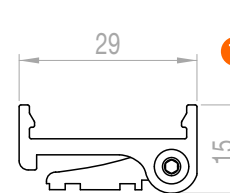

ACCESSORIES

2

3

4

5

RECESSED PROFILES

Recessed slim profile 16x12 mm

EAN10	Product Name	Box Composition	L	W	H
6977078994712	1 QMS Aluminium Profile 3m TU16H12W3 G2	1 pc	3000 mm	22 mm	12 mm
4052899446991	2 QMS Cover Flat Opal PU 3m G1	1 pc	3000 mm	13 mm	4 mm
4052899999749	3 QMS Cover Flat Transparent PU 3m G1	1 pc	3000 mm	13 mm	4 mm
6977078994750	4 QMS End Caps Square Grey PU TU16H12W3 G2	40 pcs	22 mm	22 mm	12 mm
6977078994736	5 QMS End Caps Square Grey PU with hole TU16H12W3 G2	40 pcs	22 mm	22 mm	12 mm

ACCESSORIES

2

3

4

5

RECESSED PROFILES

Recessed wide profile 26x25 mm

EAN10	Product Name	Box Composition	L	W	H
4062172342612	1 QMW Aluminium Profile 2m TU26H25 G2	5 pcs	2000 mm	44 mm	26 mm
4062172342674	2 QMW Cover Round Frosted PU 2m G2	5 pcs	2000 mm	26 mm	19 mm
4062172342735	3 QMW End Caps Round Grey PU TU26H25 G2	20 pcs	10 mm	26 mm	40 mm
4062172342650	4 QMW Cover Flat Frosted PU 2m G2	5 pcs	2000 mm	26 mm	5 mm
4062172342711	5 QMW End Caps Square Grey PU TU26H25 G2	20 pcs	10 mm	26 mm	26 mm
4062172342759	6 QMW Mounting Brackets Grey PU G2	20 pcs	39 mm	29 mm	10 mm
4062172342773	7 QMW Adjustable Brackets Grey PU G2	20 pcs	21 mm	29 mm	15 mm
4062172342797	8 QMW Aluminium Springs G2	20 pcs	15 mm	51 mm	39 mm