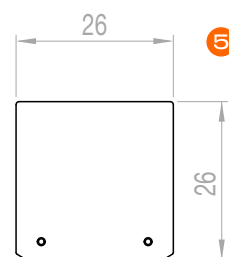

RECESSED PROFILES

Recessed slim
profile 15x6 mm

Recessed slim
profile 16x12 mm

Recessed wide
profile 26x25 mm

**RECESSED
PROFILES**

RECESSED PROFILES

Recessed slim profile 15x6 mm

EAN10	Product Name	Box Composition	L	W	H
4052899448889	1 QMS Aluminium Profile 3m TU15H6W3 G2	1 pc	3000 mm	22 mm	6 mm
4052899446991	2 QMS Cover Flat Frosted PU 3m G1	1 pc	3000 mm	13 mm	4 mm
4052899999749	3 QMS Cover Flat Transparent PU 3m G1	1 pc	3000 mm	13 mm	4 mm
4052899449138	4 QMS End Caps Square Grey PU TU15H6W3 G2	40 pcs	22 mm	22 mm	6 mm
4052899999947	5 QMS End Caps Square Grey PU with hole TU15H6W3 G2	40 pcs	22 mm	22 mm	6 mm

ACCESSORIES

2

3

4

5

RECESSED PROFILES

Recessed slim profile 16x12 mm

EAN10	Product Name	Box Composition	L	W	H
6977078994712	1 QMS Aluminium Profile 3m TU16H12W3 G2	1 pc	3000 mm	22 mm	12 mm
4052899446991	2 QMS Cover Flat Opal PU 3m G1	1 pc	3000 mm	13 mm	4 mm
4052899999749	3 QMS Cover Flat Transparent PU 3m G1	1 pc	3000 mm	13 mm	4 mm
6977078994750	4 QMS End Caps Square Grey PU TU16H12W3 G2	40 pcs	22 mm	22 mm	12 mm
6977078994736	5 QMS End Caps Square Grey PU with hole TU16H12W3 G2	40 pcs	22 mm	22 mm	12 mm

ACCESSORIES

2

3

4

5

RECESSED PROFILES

Recessed wide profile 26x25 mm

EAN10	Product Name	Box Composition	L	W	H
4062172342612	1 QMW Aluminium Profile 2m TU26H25 G2	5 pcs	2000 mm	44 mm	26 mm
4062172342674	2 QMW Cover Round Frosted PU 2m G2	5 pcs	2000 mm	26 mm	19 mm
4062172342735	3 QMW End Caps Round Grey PU TU26H25 G2	20 pcs	10 mm	26 mm	40 mm
4062172342650	4 QMW Cover Flat Frosted PU 2m G2	5 pcs	2000 mm	26 mm	5 mm
4062172342711	5 QMW End Caps Square Grey PU TU26H25 G2	20 pcs	10 mm	26 mm	26 mm
4062172342759	6 QMW Mounting Brackets Grey PU G2	20 pcs	39 mm	29 mm	10 mm
4062172342773	7 QMW Adjustable Brackets Grey PU G2	20 pcs	21 mm	29 mm	15 mm
4062172342797	8 QMW Aluminium Springs G2	20 pcs	15 mm	51 mm	39 mm