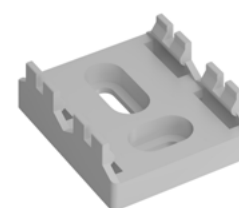

ACCESSORIES

2

3

4

5

RECESSED PROFILES

Recessed wide profile 26x25 mm

EAN10	Product Name	Box Composition	L	W	H
4062172342612	1 QMW Aluminium Profile 2m TU26H25 G2	5 pcs	2000 mm	44 mm	26 mm
4062172342674	2 QMW Cover Round Frosted PU 2m G2	5 pcs	2000 mm	26 mm	19 mm
4062172342735	3 QMW End Caps Round Grey PU TU26H25 G2	20 pcs	10 mm	26 mm	40 mm
4062172342650	4 QMW Cover Flat Frosted PU 2m G2	5 pcs	2000 mm	26 mm	5 mm
4062172342711	5 QMW End Caps Square Grey PU TU26H25 G2	20 pcs	10 mm	26 mm	26 mm
4062172342759	6 QMW Mounting Brackets Grey PU G2	20 pcs	39 mm	29 mm	10 mm
4062172342773	7 QMW Adjustable Brackets Grey PU G2	20 pcs	21 mm	29 mm	15 mm
4062172342797	8 QMW Aluminium Springs G2	20 pcs	15 mm	51 mm	39 mm

ACCESSORIES

2

3

4

5

6

7

8