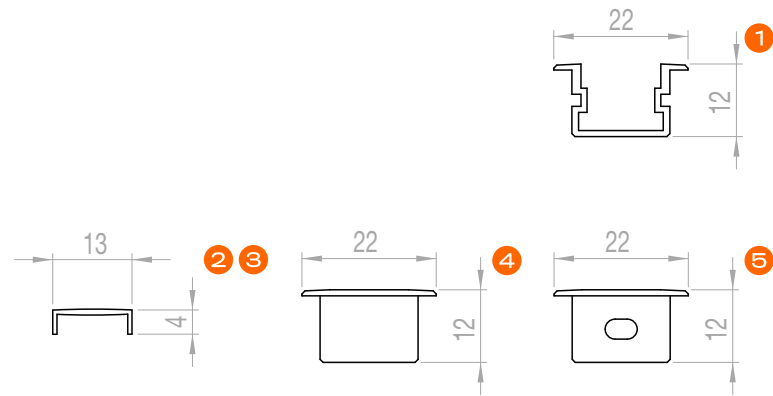

RECESSED PROFILES

Recessed slim
profile 15x6 mm

Recessed slim
profile 16x12 mm

Recessed wide
profile 26x25 mm

**RECESSED
PROFILES**

RECESSED PROFILES

Recessed slim profile 15x6 mm

EAN10	Product Name	Box Composition	L	W	H
4052899448889	1 QMS Aluminium Profile 3m TU15H6W3 G2	1 pc	3000 mm	22 mm	6 mm
4052899446991	2 QMS Cover Flat Frosted PU 3m G1	1 pc	3000 mm	13 mm	4 mm
4052899999749	3 QMS Cover Flat Transparent PU 3m G1	1 pc	3000 mm	13 mm	4 mm
4052899449138	4 QMS End Caps Square Grey PU TU15H6W3 G2	40 pcs	22 mm	22 mm	6 mm
4052899999947	5 QMS End Caps Square Grey PU with hole TU15H6W3 G2	40 pcs	22 mm	22 mm	6 mm

ACCESSORIES

2

3

4

5

RECESSED PROFILES

Recessed slim profile 16x12 mm

EAN10	Product Name	Box Composition	L	W	H
6977078994712	1 QMS Aluminium Profile 3m TU16H12W3 G2	1 pc	3000 mm	22 mm	12 mm
4052899446991	2 QMS Cover Flat Opal PU 3m G1	1 pc	3000 mm	13 mm	4 mm
4052899999749	3 QMS Cover Flat Transparent PU 3m G1	1 pc	3000 mm	13 mm	4 mm
6977078994750	4 QMS End Caps Square Grey PU TU16H12W3 G2	40 pcs	22 mm	22 mm	12 mm
6977078994736	5 QMS End Caps Square Grey PU with hole TU16H12W3 G2	40 pcs	22 mm	22 mm	12 mm

ACCESSORIES

2

3

4

5

RECESSED PROFILES

Recessed wide profile 26x25 mm

EAN10	Product Name	Box Composition	L	W	H
4062172342612	1 QMW Aluminium Profile 2m TU26H25 G2	5 pcs	2000 mm	44 mm	26 mm
4062172342674	2 QMW Cover Round Frosted PU 2m G2	5 pcs	2000 mm	26 mm	19 mm
4062172342735	3 QMW End Caps Round Grey PU TU26H25 G2	20 pcs	10 mm	26 mm	40 mm
4062172342650	4 QMW Cover Flat Frosted PU 2m G2	5 pcs	2000 mm	26 mm	5 mm
4062172342711	5 QMW End Caps Square Grey PU TU26H25 G2	20 pcs	10 mm	26 mm	26 mm
4062172342759	6 QMW Mounting Brackets Grey PU G2	20 pcs	39 mm	29 mm	10 mm
4062172342773	7 QMW Adjustable Brackets Grey PU G2	20 pcs	21 mm	29 mm	15 mm
4062172342797	8 QMW Aluminium Springs G2	20 pcs	15 mm	51 mm	39 mm