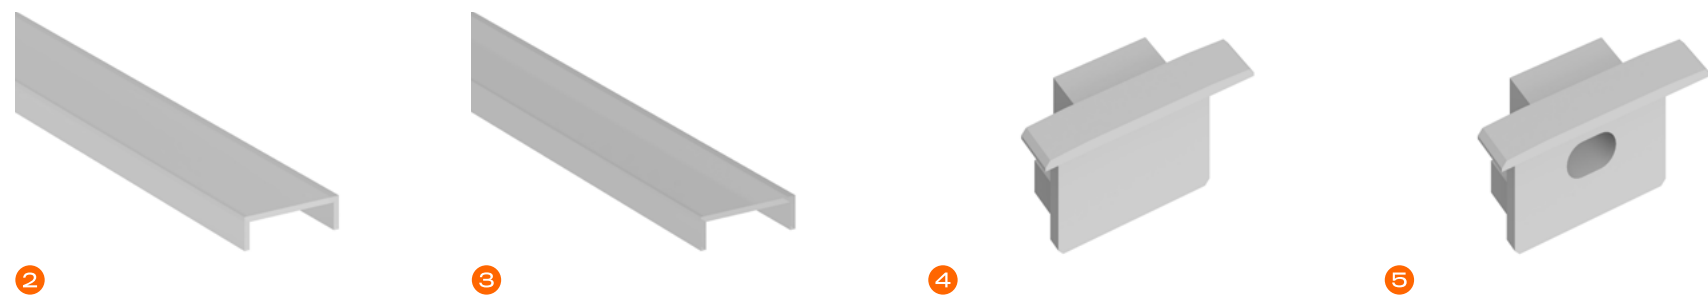

RECESSED PROFILES

Recessed slim
profile 15x6 mm

Recessed slim
profile 16x12 mm

Recessed wide
profile 26x25 mm

**RECESSED
PROFILES**

RECESSED PROFILES

Recessed slim profile 15x6 mm

EAN10	Product Name	Box Composition	L	W	H
4052899448889	1 QMS Aluminium Profile 3m TU15H6W3 G2	1 pc	3000 mm	22 mm	6 mm
4052899446991	2 QMS Cover Flat Frosted PU 3m G1	1 pc	3000 mm	13 mm	4 mm
4052899999749	3 QMS Cover Flat Transparent PU 3m G1	1 pc	3000 mm	13 mm	4 mm
4052899449138	4 QMS End Caps Square Grey PU TU15H6W3 G2	40 pcs	22 mm	22 mm	6 mm
4052899999947	5 QMS End Caps Square Grey PU with hole TU15H6W3 G2	40 pcs	22 mm	22 mm	6 mm

ACCESSORIES

2

3

4

5

RECESSED PROFILES

Recessed slim profile 16x12 mm

EAN10	Product Name	Box Composition	L	W	H
6977078994712	1 QMS Aluminium Profile 3m TU16H12W3 G2	1 pc	3000 mm	22 mm	12 mm
4052899446991	2 QMS Cover Flat Opal PU 3m G1	1 pc	3000 mm	13 mm	4 mm
4052899999749	3 QMS Cover Flat Transparent PU 3m G1	1 pc	3000 mm	13 mm	4 mm
6977078994750	4 QMS End Caps Square Grey PU TU16H12W3 G2	40 pcs	22 mm	22 mm	12 mm
6977078994736	5 QMS End Caps Square Grey PU with hole TU16H12W3 G2	40 pcs	22 mm	22 mm	12 mm

ACCESSORIES

2

3

4

5

RECESSED PROFILES

Recessed wide profile 26x25 mm

EAN10	Product Name	Box Composition	L	W	H
4062172342612	1 QMW Aluminium Profile 2m TU26H25 G2	5 pcs	2000 mm	44 mm	26 mm
4062172342674	2 QMW Cover Round Frosted PU 2m G2	5 pcs	2000 mm	26 mm	19 mm
4062172342735	3 QMW End Caps Round Grey PU TU26H25 G2	20 pcs	10 mm	26 mm	40 mm
4062172342650	4 QMW Cover Flat Frosted PU 2m G2	5 pcs	2000 mm	26 mm	5 mm
4062172342711	5 QMW End Caps Square Grey PU TU26H25 G2	20 pcs	10 mm	26 mm	26 mm
4062172342759	6 QMW Mounting Brackets Grey PU G2	20 pcs	39 mm	29 mm	10 mm
4062172342773	7 QMW Adjustable Brackets Grey PU G2	20 pcs	21 mm	29 mm	15 mm
4062172342797	8 QMW Aluminium Springs G2	20 pcs	15 mm	51 mm	39 mm