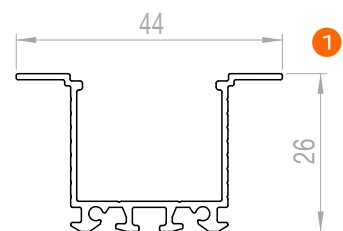

ACCESSORIES

2

3

4

5

RECESSED PROFILES

Recessed slim profile 16x12 mm

EAN10	Product Name	Box Composition	L	W	H
6977078994712	1 QMS Aluminium Profile 3m TU16H12W3 G2	1 pc	3000 mm	22 mm	12 mm
4052899446991	2 QMS Cover Flat Opal PU 3m G1	1 pc	3000 mm	13 mm	4 mm
4052899999749	3 QMS Cover Flat Transparent PU 3m G1	1 pc	3000 mm	13 mm	4 mm
6977078994750	4 QMS End Caps Square Grey PU TU16H12W3 G2	40 pcs	22 mm	22 mm	12 mm
6977078994736	5 QMS End Caps Square Grey PU with hole TU16H12W3 G2	40 pcs	22 mm	22 mm	12 mm

ACCESSORIES

2

3

4

5

RECESSED PROFILES

Recessed wide profile 26x25 mm

EAN10	Product Name	Box Composition	L	W	H
4062172342612	1 QMW Aluminium Profile 2m TU26H25 G2	5 pcs	2000 mm	44 mm	26 mm
4062172342674	2 QMW Cover Round Frosted PU 2m G2	5 pcs	2000 mm	26 mm	19 mm
4062172342735	3 QMW End Caps Round Grey PU TU26H25 G2	20 pcs	10 mm	26 mm	40 mm
4062172342650	4 QMW Cover Flat Frosted PU 2m G2	5 pcs	2000 mm	26 mm	5 mm
4062172342711	5 QMW End Caps Square Grey PU TU26H25 G2	20 pcs	10 mm	26 mm	26 mm
4062172342759	6 QMW Mounting Brackets Grey PU G2	20 pcs	39 mm	29 mm	10 mm
4062172342773	7 QMW Adjustable Brackets Grey PU G2	20 pcs	21 mm	29 mm	15 mm
4062172342797	8 QMW Aluminium Springs G2	20 pcs	15 mm	51 mm	39 mm