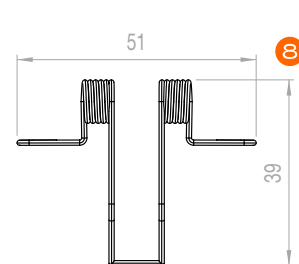

RECESSED PROFILES

Recessed slim
profile 15x6 mm

Recessed slim
profile 16x12 mm

Recessed wide
profile 26x25 mm

**RECESSED
PROFILES**

RECESSED PROFILES

Recessed slim profile 15x6 mm

EAN10	Product Name	Box Composition	L	W	H
4052899448889	1 QMS Aluminium Profile 3m TU15H6W3 G2	1 pc	3000 mm	22 mm	6 mm
4052899446991	2 QMS Cover Flat Frosted PU 3m G1	1 pc	3000 mm	13 mm	4 mm
4052899999749	3 QMS Cover Flat Transparent PU 3m G1	1 pc	3000 mm	13 mm	4 mm
4052899449138	4 QMS End Caps Square Grey PU TU15H6W3 G2	40 pcs	22 mm	22 mm	6 mm
4052899999947	5 QMS End Caps Square Grey PU with hole TU15H6W3 G2	40 pcs	22 mm	22 mm	6 mm

ACCESSORIES

2

3

4

5

RECESSED PROFILES

Recessed slim profile 16x12 mm

EAN10	Product Name	Box Composition	L	W	H
6977078994712	1 QMS Aluminium Profile 3m TU16H12W3 G2	1 pc	3000 mm	22 mm	12 mm
4052899446991	2 QMS Cover Flat Opal PU 3m G1	1 pc	3000 mm	13 mm	4 mm
4052899999749	3 QMS Cover Flat Transparent PU 3m G1	1 pc	3000 mm	13 mm	4 mm
6977078994750	4 QMS End Caps Square Grey PU TU16H12W3 G2	40 pcs	22 mm	22 mm	12 mm
6977078994736	5 QMS End Caps Square Grey PU with hole TU16H12W3 G2	40 pcs	22 mm	22 mm	12 mm

ACCESSORIES

2

3

4

5

RECESSED PROFILES

Recessed wide profile 26x25 mm

EAN10	Product Name	Box Composition	L	W	H
4062172342612	1 QMW Aluminium Profile 2m TU26H25 G2	5 pcs	2000 mm	44 mm	26 mm
4062172342674	2 QMW Cover Round Frosted PU 2m G2	5 pcs	2000 mm	26 mm	19 mm
4062172342735	3 QMW End Caps Round Grey PU TU26H25 G2	20 pcs	10 mm	26 mm	40 mm
4062172342650	4 QMW Cover Flat Frosted PU 2m G2	5 pcs	2000 mm	26 mm	5 mm
4062172342711	5 QMW End Caps Square Grey PU TU26H25 G2	20 pcs	10 mm	26 mm	26 mm
4062172342759	6 QMW Mounting Brackets Grey PU G2	20 pcs	39 mm	29 mm	10 mm
4062172342773	7 QMW Adjustable Brackets Grey PU G2	20 pcs	21 mm	29 mm	15 mm
4062172342797	8 QMW Aluminium Springs G2	20 pcs	15 mm	51 mm	39 mm

ACCESSORIES

2

3

4

5

6

7

8