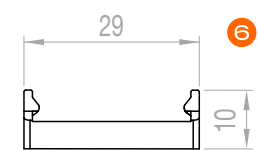

RECESSED PROFILES

Recessed slim
profile 15x6 mm

Recessed slim
profile 16x12 mm

Recessed wide
profile 26x25 mm

**RECESSED
PROFILES**

RECESSED PROFILES

Recessed slim profile 15x6 mm

EAN10	Product Name	Box Composition	L	W	H
4052899448889	1 QMS Aluminium Profile 3m TU15H6W3 G2	1 pc	3000 mm	22 mm	6 mm
4052899446991	2 QMS Cover Flat Frosted PU 3m G1	1 pc	3000 mm	13 mm	4 mm
4052899999749	3 QMS Cover Flat Transparent PU 3m G1	1 pc	3000 mm	13 mm	4 mm
4052899449138	4 QMS End Caps Square Grey PU TU15H6W3 G2	40 pcs	22 mm	22 mm	6 mm
4052899999947	5 QMS End Caps Square Grey PU with hole TU15H6W3 G2	40 pcs	22 mm	22 mm	6 mm

ACCESSORIES

2

3

4

5

RECESSED PROFILES

Recessed slim profile 16x12 mm

EAN10	Product Name	Box Composition	L	W	H
6977078994712	1 QMS Aluminium Profile 3m TU16H12W3 G2	1 pc	3000 mm	22 mm	12 mm
4052899446991	2 QMS Cover Flat Opal PU 3m G1	1 pc	3000 mm	13 mm	4 mm
4052899999749	3 QMS Cover Flat Transparent PU 3m G1	1 pc	3000 mm	13 mm	4 mm
6977078994750	4 QMS End Caps Square Grey PU TU16H12W3 G2	40 pcs	22 mm	22 mm	12 mm
6977078994736	5 QMS End Caps Square Grey PU with hole TU16H12W3 G2	40 pcs	22 mm	22 mm	12 mm

ACCESSORIES

2

3

4

5

RECESSED PROFILES

Recessed wide profile 26x25 mm

EAN10	Product Name	Box Composition	L	W	H
4062172342612	1 QMW Aluminium Profile 2m TU26H25 G2	5 pcs	2000 mm	44 mm	26 mm
4062172342674	2 QMW Cover Round Frosted PU 2m G2	5 pcs	2000 mm	26 mm	19 mm
4062172342735	3 QMW End Caps Round Grey PU TU26H25 G2	20 pcs	10 mm	26 mm	40 mm
4062172342650	4 QMW Cover Flat Frosted PU 2m G2	5 pcs	2000 mm	26 mm	5 mm
4062172342711	5 QMW End Caps Square Grey PU TU26H25 G2	20 pcs	10 mm	26 mm	26 mm
4062172342759	6 QMW Mounting Brackets Grey PU G2	20 pcs	39 mm	29 mm	10 mm
4062172342773	7 QMW Adjustable Brackets Grey PU G2	20 pcs	21 mm	29 mm	15 mm
4062172342797	8 QMW Aluminium Springs G2	20 pcs	15 mm	51 mm	39 mm