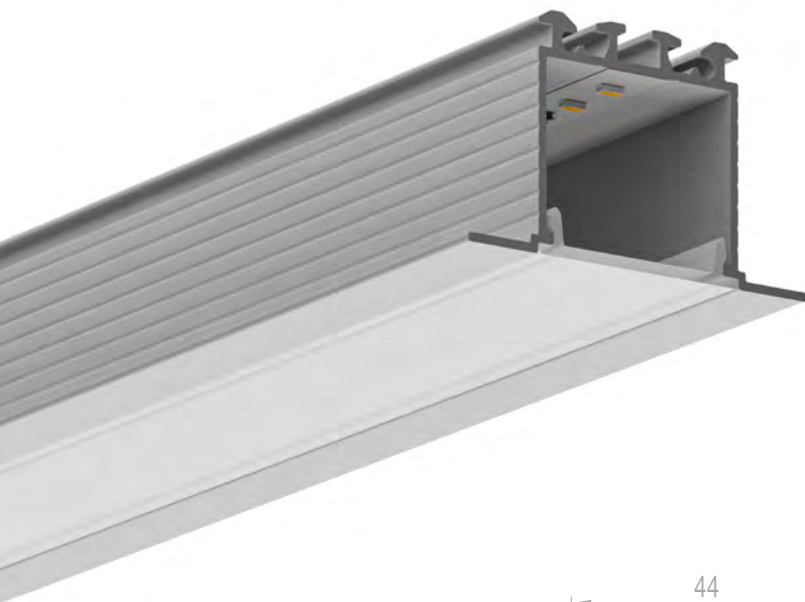

RECESSED PROFILES

Recessed slim
profile 15x6 mm

Recessed slim
profile 16x12 mm

Recessed wide
profile 26x25 mm

**RECESSED
PROFILES**

RECESSED PROFILES

Recessed slim profile 15x6 mm

EAN10	Product Name	Box Composition	L	W	H
4052899448889	1 QMS Aluminium Profile 3m TU15H6W3 G2	1 pc	3000 mm	22 mm	6 mm
4052899446991	2 QMS Cover Flat Frosted PU 3m G1	1 pc	3000 mm	13 mm	4 mm
4052899999749	3 QMS Cover Flat Transparent PU 3m G1	1 pc	3000 mm	13 mm	4 mm
4052899449138	4 QMS End Caps Square Grey PU TU15H6W3 G2	40 pcs	22 mm	22 mm	6 mm
4052899999947	5 QMS End Caps Square Grey PU with hole TU15H6W3 G2	40 pcs	22 mm	22 mm	6 mm

ACCESSORIES

2

3

4

5

RECESSED PROFILES

Recessed slim profile 16x12 mm

EAN10	Product Name	Box Composition	L	W	H
6977078994712	1 QMS Aluminium Profile 3m TU16H12W3 G2	1 pc	3000 mm	22 mm	12 mm
4052899446991	2 QMS Cover Flat Opal PU 3m G1	1 pc	3000 mm	13 mm	4 mm
4052899999749	3 QMS Cover Flat Transparent PU 3m G1	1 pc	3000 mm	13 mm	4 mm
6977078994750	4 QMS End Caps Square Grey PU TU16H12W3 G2	40 pcs	22 mm	22 mm	12 mm
6977078994736	5 QMS End Caps Square Grey PU with hole TU16H12W3 G2	40 pcs	22 mm	22 mm	12 mm

ACCESSORIES

2

3

4

5

RECESSED PROFILES

Recessed wide profile 26x25 mm

EAN10	Product Name	Box Composition	L	W	H
4062172342612	1 QMW Aluminium Profile 2m TU26H25 G2	5 pcs	2000 mm	44 mm	26 mm
4062172342674	2 QMW Cover Round Frosted PU 2m G2	5 pcs	2000 mm	26 mm	19 mm
4062172342735	3 QMW End Caps Round Grey PU TU26H25 G2	20 pcs	10 mm	26 mm	40 mm
4062172342650	4 QMW Cover Flat Frosted PU 2m G2	5 pcs	2000 mm	26 mm	5 mm
4062172342711	5 QMW End Caps Square Grey PU TU26H25 G2	20 pcs	10 mm	26 mm	26 mm
4062172342759	6 QMW Mounting Brackets Grey PU G2	20 pcs	39 mm	29 mm	10 mm
4062172342773	7 QMW Adjustable Brackets Grey PU G2	20 pcs	21 mm	29 mm	15 mm
4062172342797	8 QMW Aluminium Springs G2	20 pcs	15 mm	51 mm	39 mm