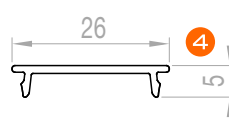

ACCESSORIES

2

3

4

5

RECESSED PROFILES

Recessed wide profile 26x25 mm

EAN10	Product Name	Box Composition	L	W	H
4062172342612	1 QMW Aluminium Profile 2m TU26H25 G2	5 pcs	2000 mm	44 mm	26 mm
4062172342674	2 QMW Cover Round Frosted PU 2m G2	5 pcs	2000 mm	26 mm	19 mm
4062172342735	3 QMW End Caps Round Grey PU TU26H25 G2	20 pcs	10 mm	26 mm	40 mm
4062172342650	4 QMW Cover Flat Frosted PU 2m G2	5 pcs	2000 mm	26 mm	5 mm
4062172342711	5 QMW End Caps Square Grey PU TU26H25 G2	20 pcs	10 mm	26 mm	26 mm
4062172342759	6 QMW Mounting Brackets Grey PU G2	20 pcs	39 mm	29 mm	10 mm
4062172342773	7 QMW Adjustable Brackets Grey PU G2	20 pcs	21 mm	29 mm	15 mm
4062172342797	8 QMW Aluminium Springs G2	20 pcs	15 mm	51 mm	39 mm